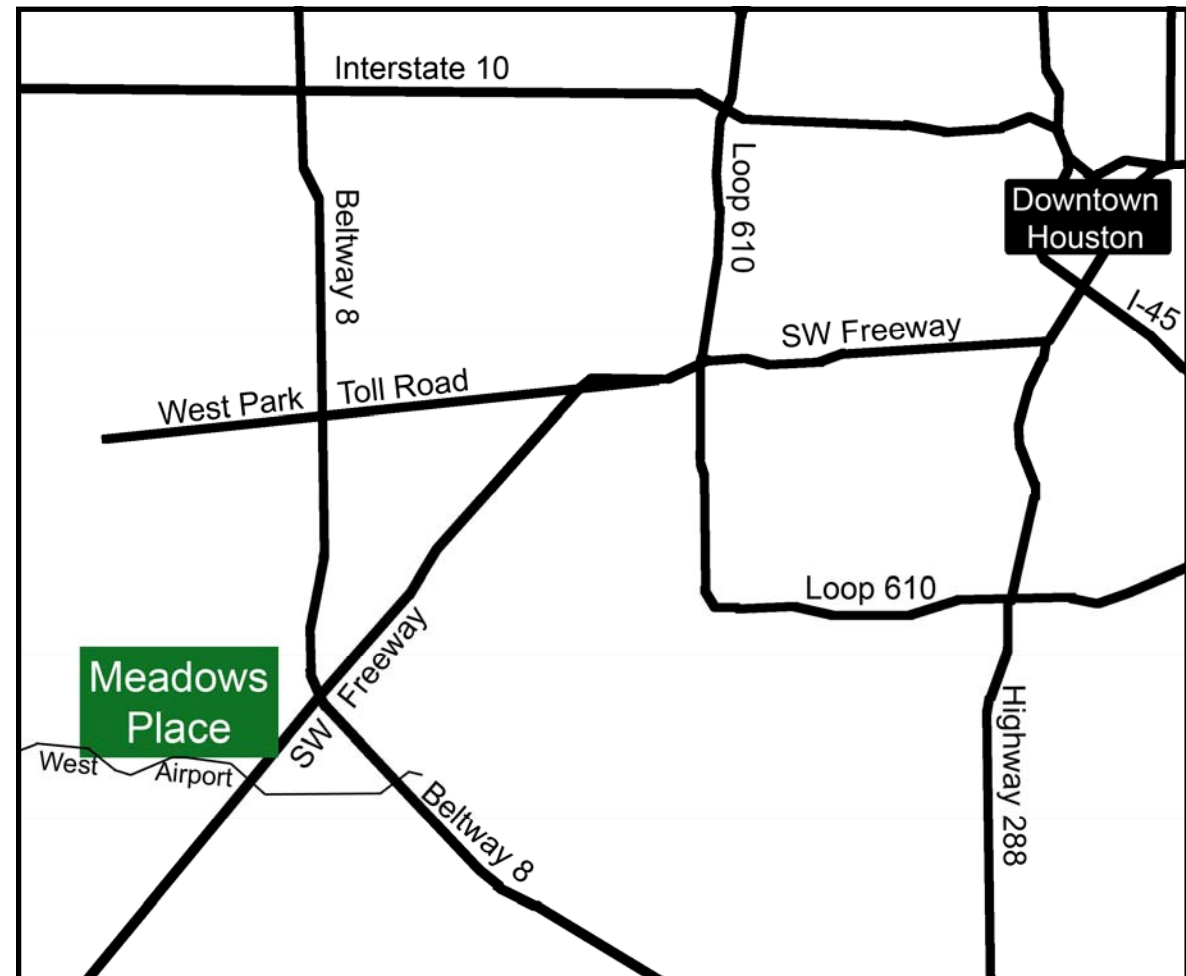

## Regional Map

*Meadows Place is located approximately 20 miles southwest of Downtown Houston, just past Beltway 8 (West Sam Houston Tollway) when heading outbound on the Southwest Freeway (Highway 59 S). Take the West Airport Boulevard exit and turn right into the City.*

# City of Meadows Place Street Map